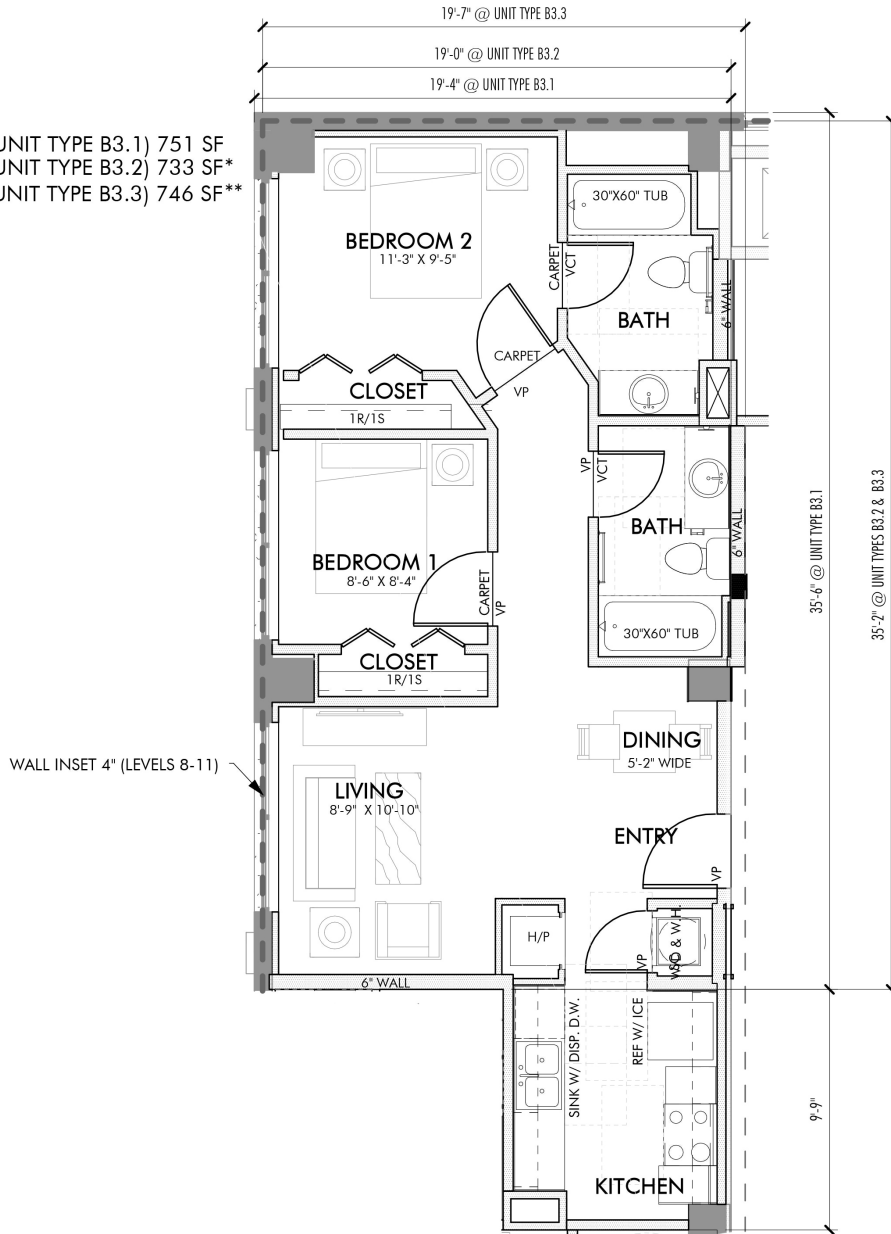

The Texas.2 | 2 Bedroom | 2 Bath | 733 sq ft

LEVELS 2-7: (UNIT TYPE B3.1) 751 SF
 LEVELS 8-10: (UNIT TYPE B3.2) 733 SF*
 LEVEL 11: (UNIT TYPE B3.3) 746 SF**

URBAN RESIDENCES

605 West 1st Street
 Fort Worth, TX 76102