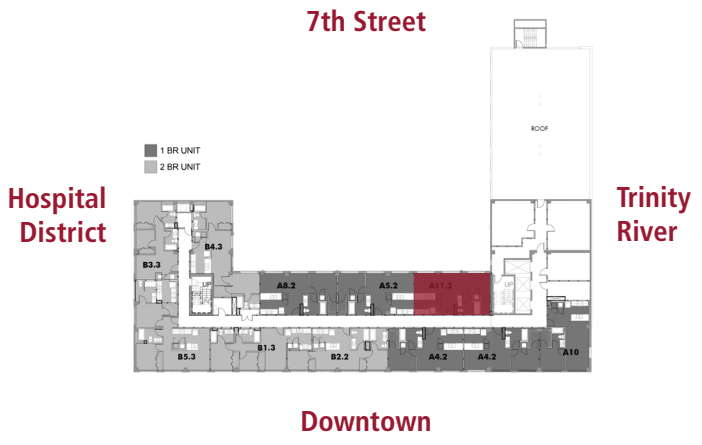

The Taylor.2 | 1 Bedroom | 1 Bath | 658 sq ft

NOTE: PLAN SHOWN IS AT LEVELS 2-10

605 West 1st Street
 Fort Worth, TX 76102
 682.267.2042
 www.HunterPlaza.com

\$