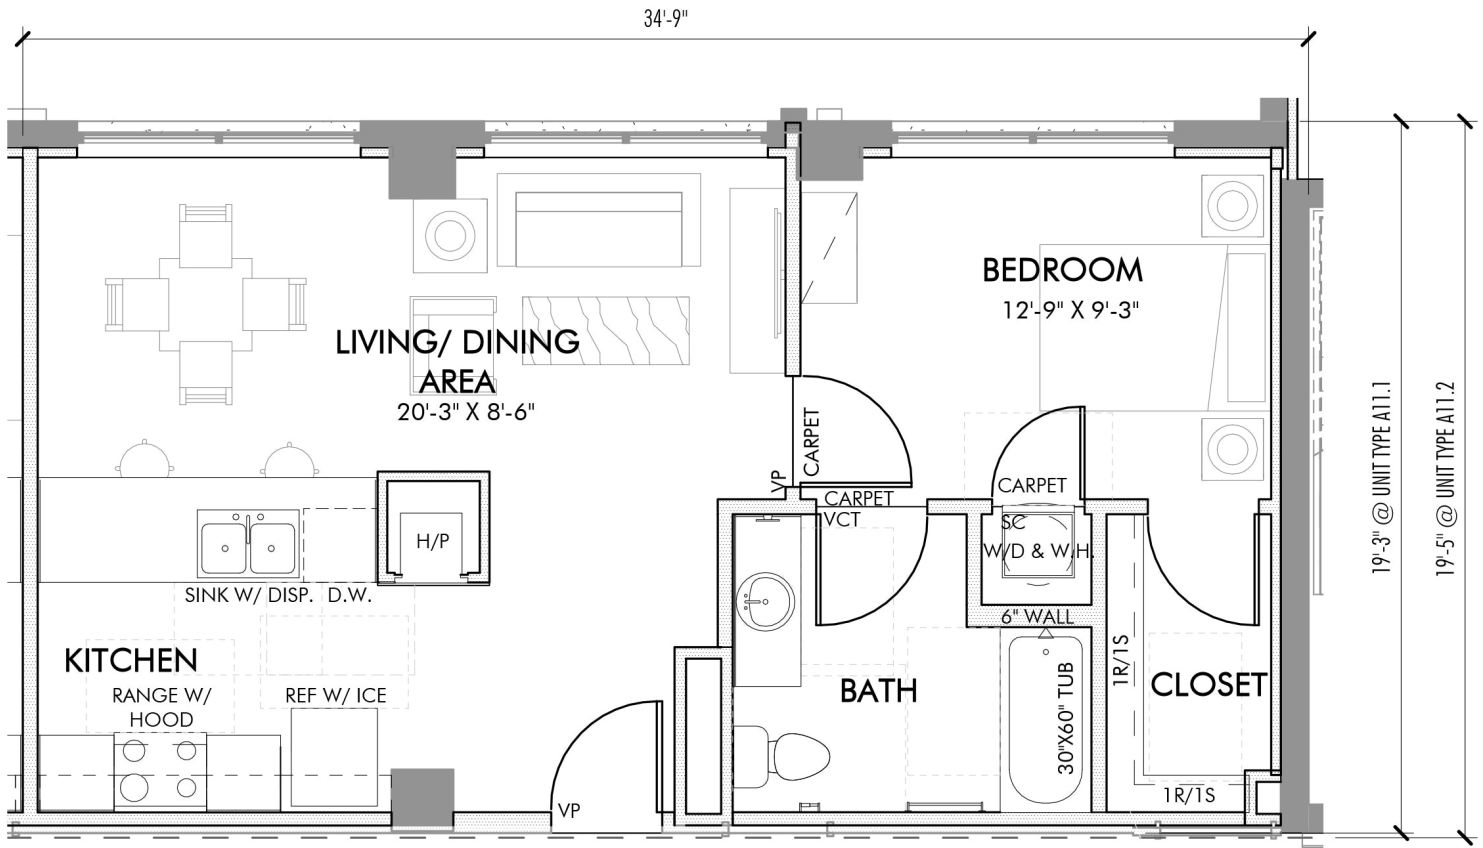

The Taylor.2 | 1 Bedroom | 1 Bath | 658 sq ft

NOTE: PLAN SHOWN IS AT LEVELS 2-10

605 West 1st Street
 Fort Worth, TX 76102
 682.267.2042
 www.HunterPlaza.com

\$