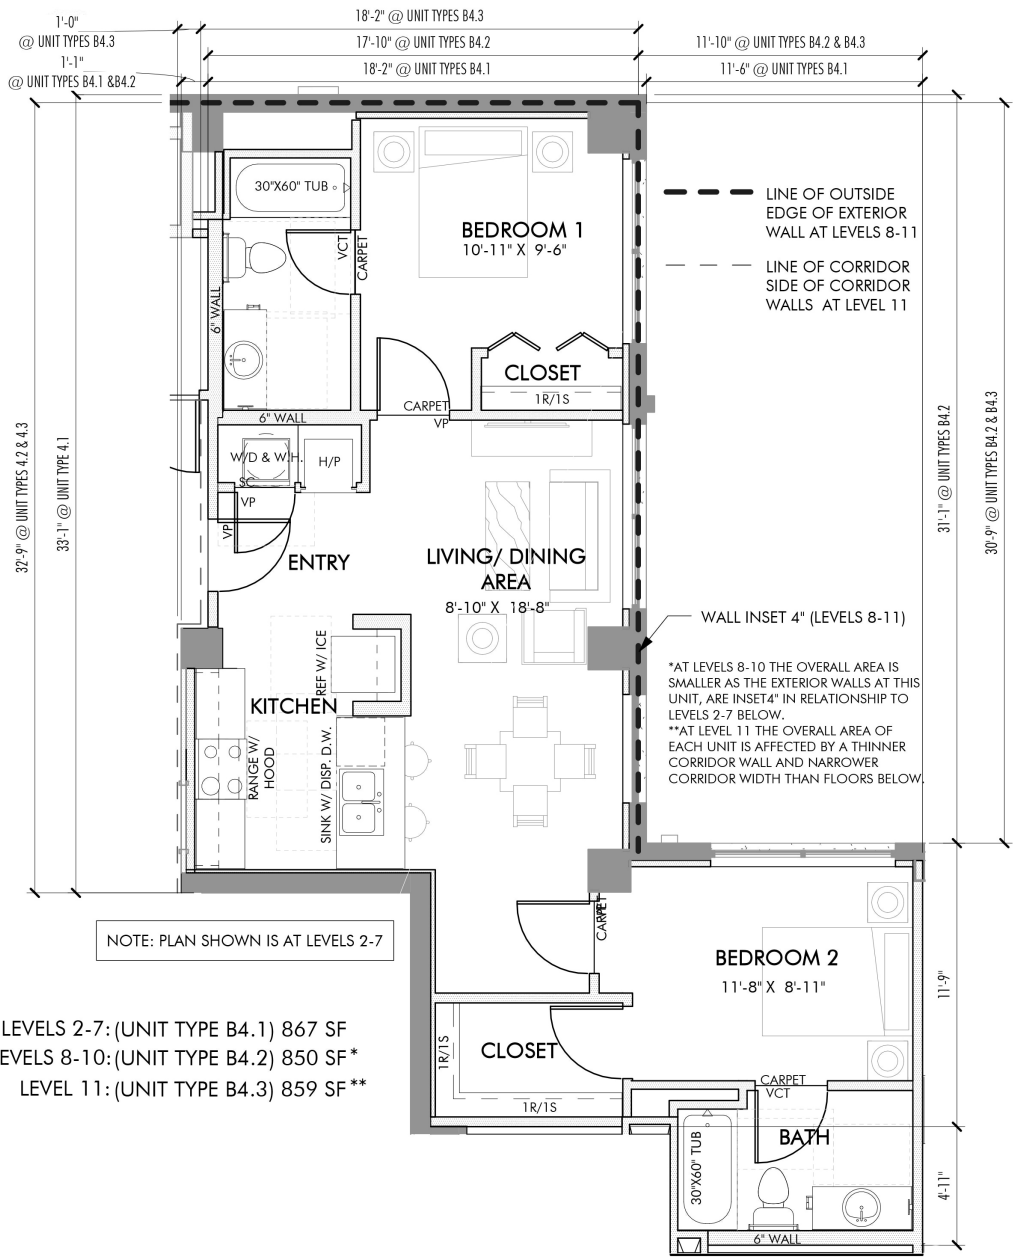

# The Jennings.2 | 2 Bedroom | 2 Bath | 850 sq ft

LEVELS 2-7: (UNIT TYPE B4.1) 867 SF  
LEVELS 8-10: (UNIT TYPE B4.2) 850 SF\*  
LEVEL 11: (UNIT TYPE B4.3) 859 SF\*\*

URBAN RESIDENCES  
605 West 1st Street  
Fort Worth, TX 76102  
682.267.2042  
[www.HunterPlaza.com](http://www.HunterPlaza.com)

7th Street

Hospital District

Trinity River

Downtown