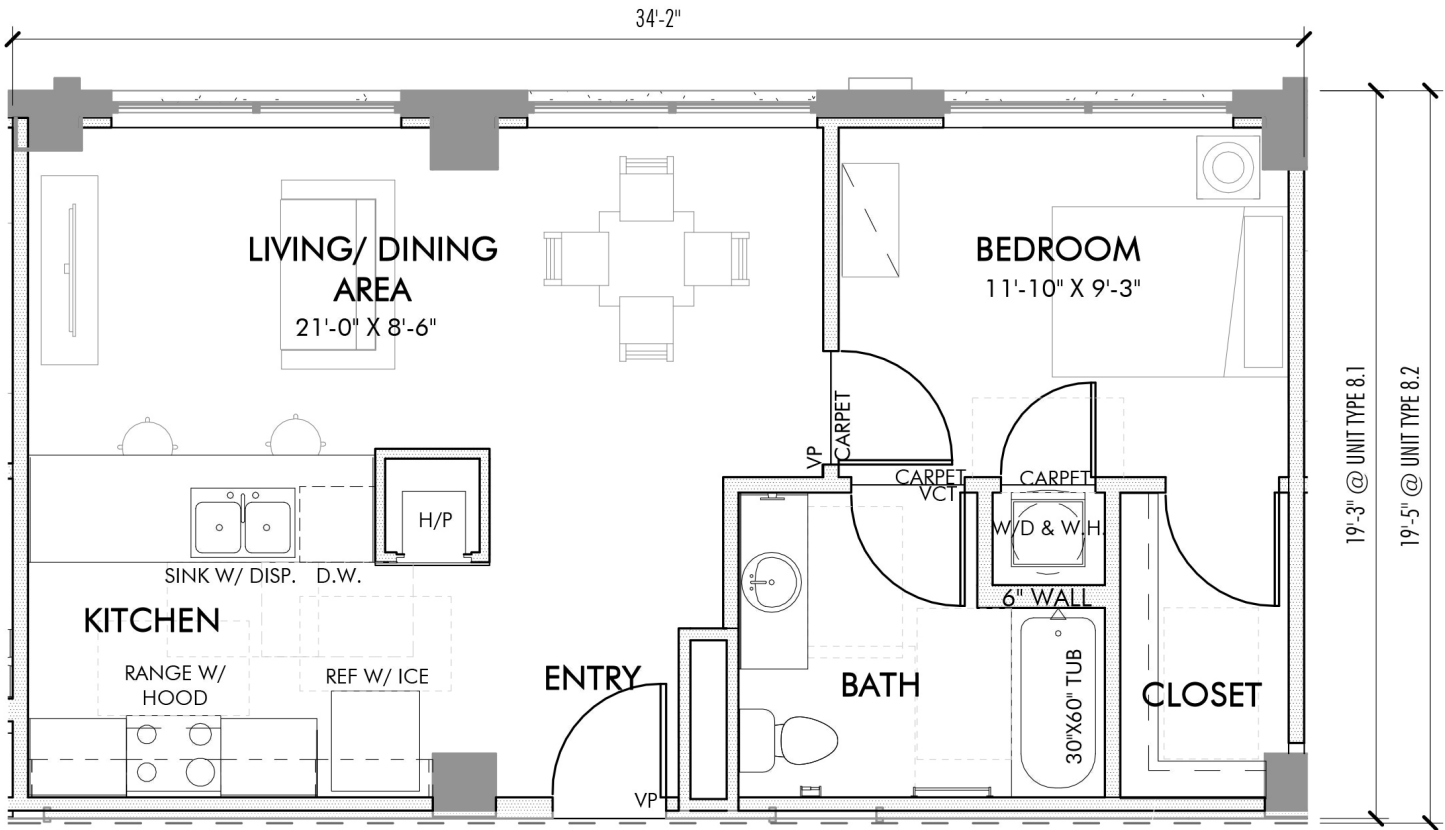

**The Houston.2 | 1 Bedroom | 1 Bath | 643 sq ft**

19'-3" @ UNIT TYPE 8.1  
19'-5" @ UNIT TYPE 8.2

NOTE: PLAN SHOWN IS AT LEVELS 2-10

605 West 1st Street  
Fort Worth, TX 76102  
682.267.2042  
www.HunterPlaza.com