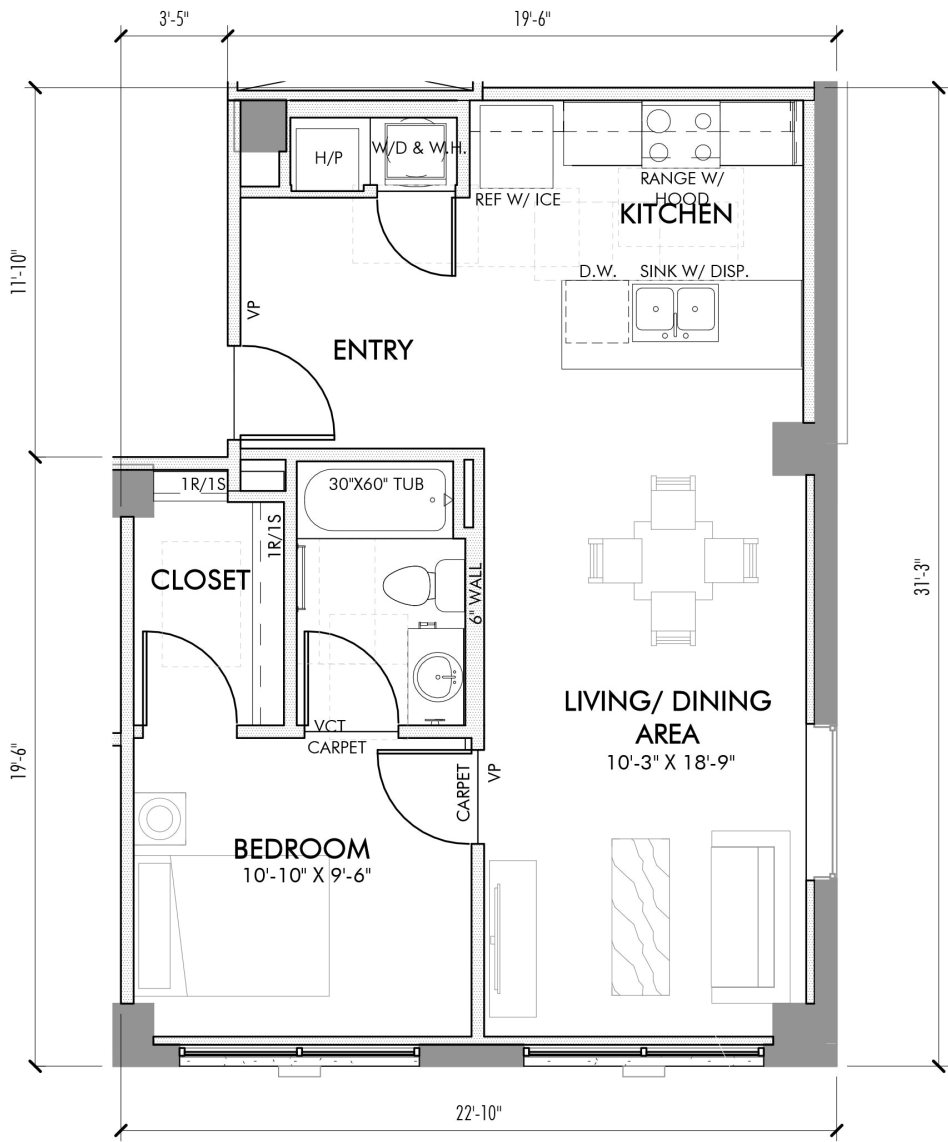

The Florence | 1 Bedroom | 1 Bath | 649 sq ft

URBAN RESIDENCES

605 West 1st Street
Fort Worth, TX 76102

682.267.2042

www.HunterPlaza.com