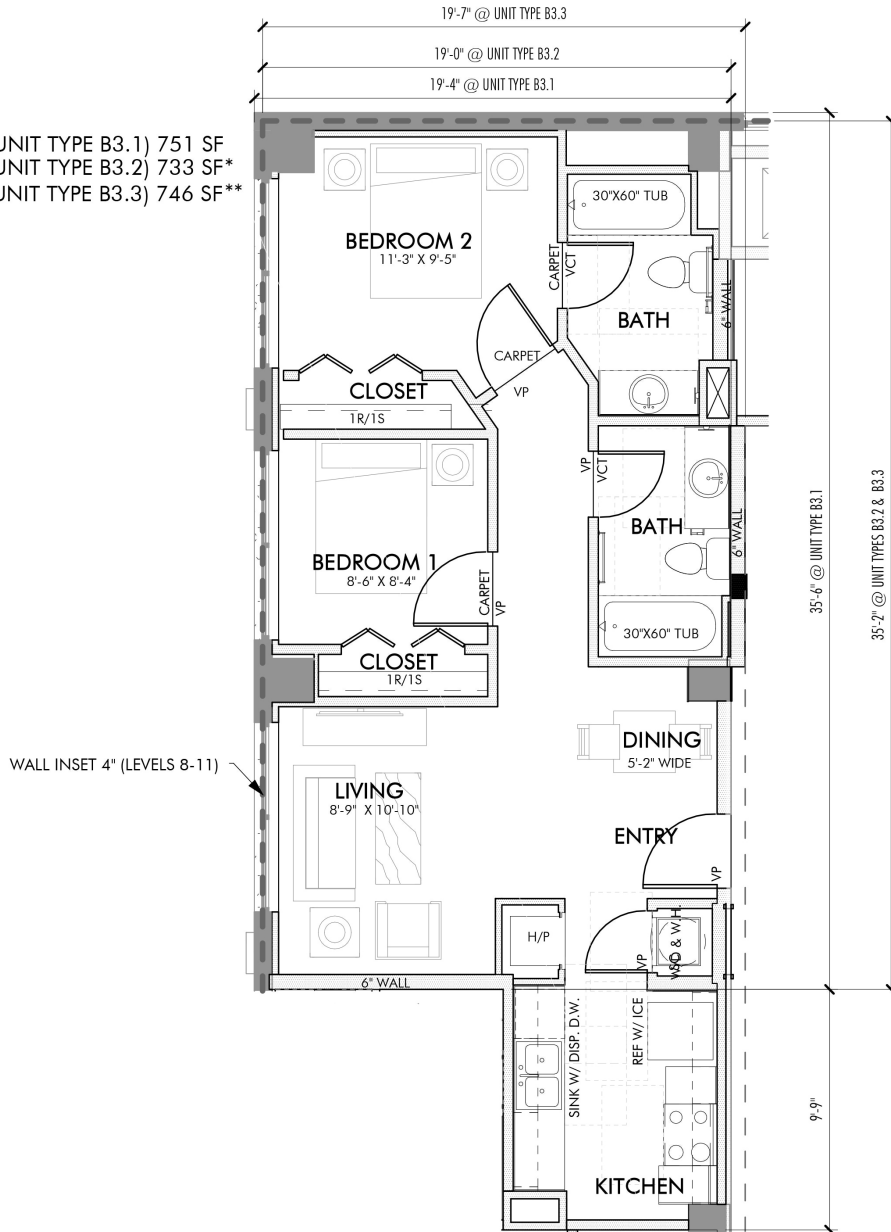

The Texas.2 | 2 Bedroom | 2 Bath | 733 sq ft

LEVELS 2-7: (UNIT TYPE B3.1) 751 SF
 LEVELS 8-10: (UNIT TYPE B3.2) 733 SF*
 LEVEL 11: (UNIT TYPE B3.3) 746 SF**

URBAN RESIDENCES

605 West 1st Street
 Fort Worth, TX 76102