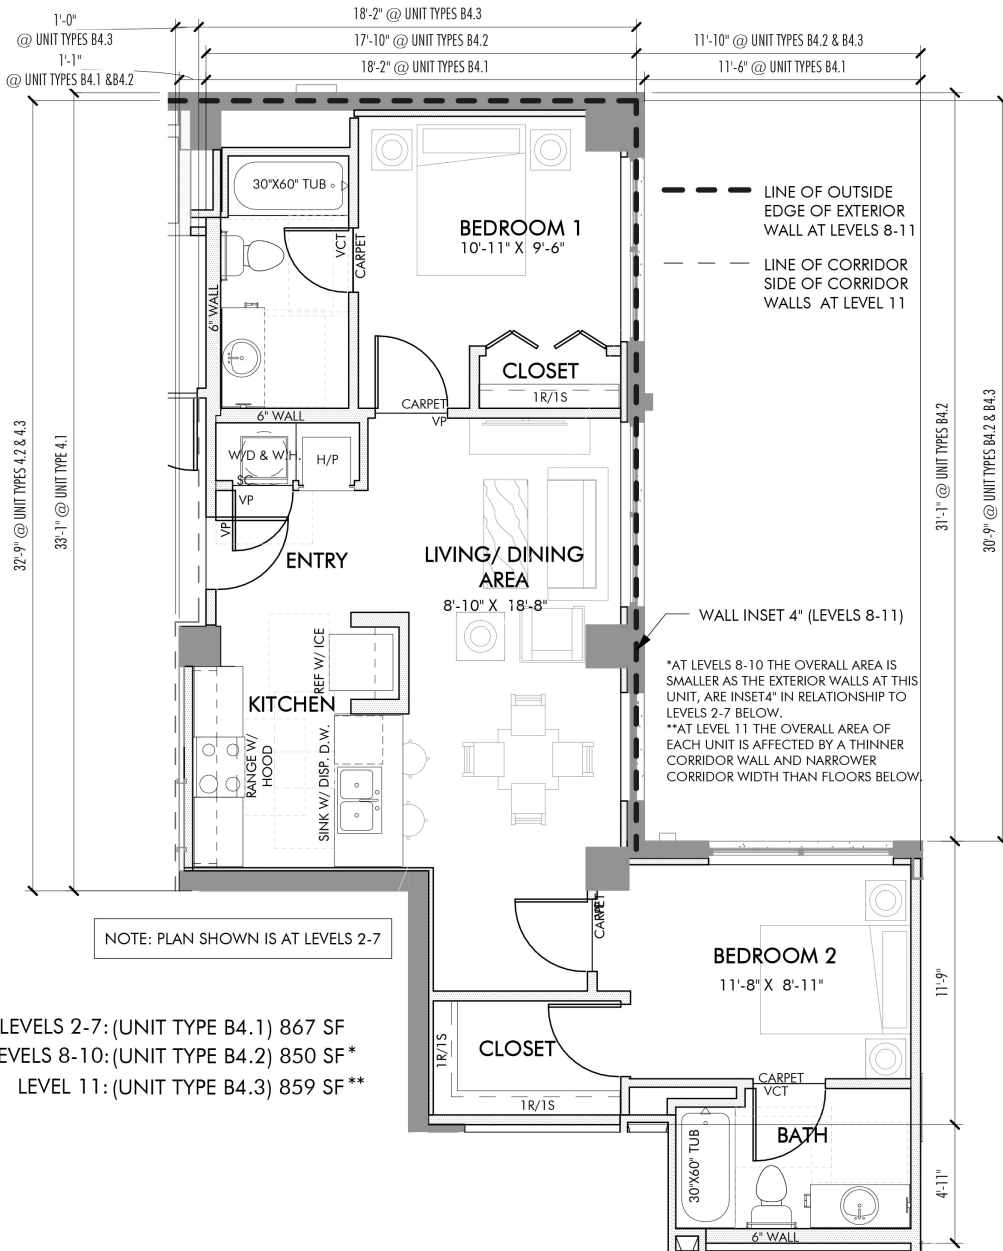

# The Jennings | 2 Bedroom | 2 Bath | 867 sq ft

LEVELS 2-7: (UNIT TYPE B4.1) 867 SF  
LEVELS 8-10: (UNIT TYPE B4.2) 850 SF\*  
LEVEL 11: (UNIT TYPE B4.3) 859 SF\*\*

EST. PLAZA 1954

URBAN RESIDENCES

605 West 1st Street  
Fort Worth, TX 76102