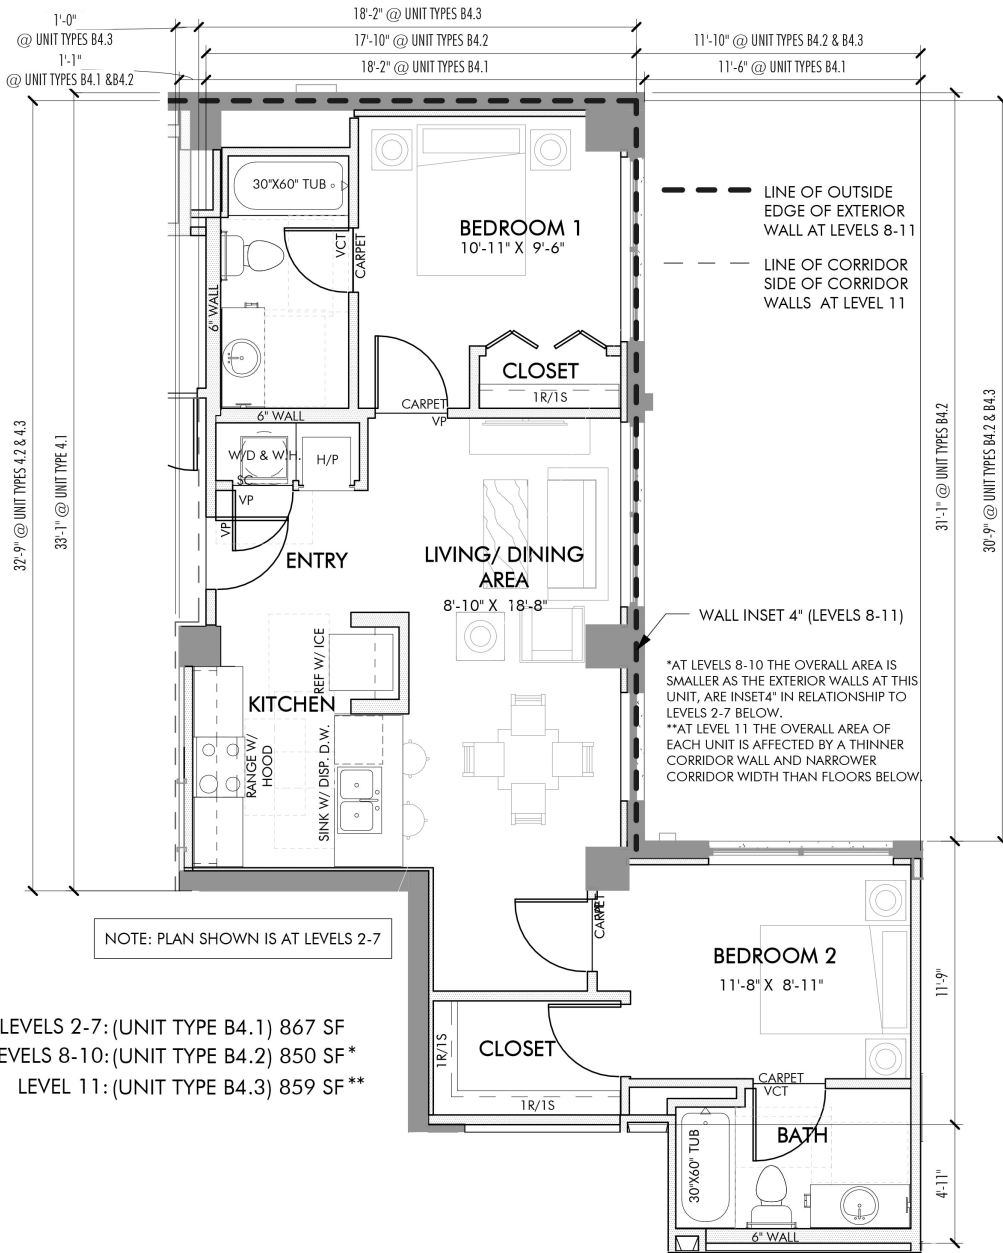

The Jennings.3 | 2 Bedroom | 2 Bath | 859 sq ft

LEVELS 2-7: (UNIT TYPE B4.1) 867 SF
 LEVELS 8-10: (UNIT TYPE B4.2) 850 SF*
 LEVEL 11: (UNIT TYPE B4.3) 859 SF**

URBAN RESIDENCES

605 West 1st Street
 Fort Worth, TX 76102