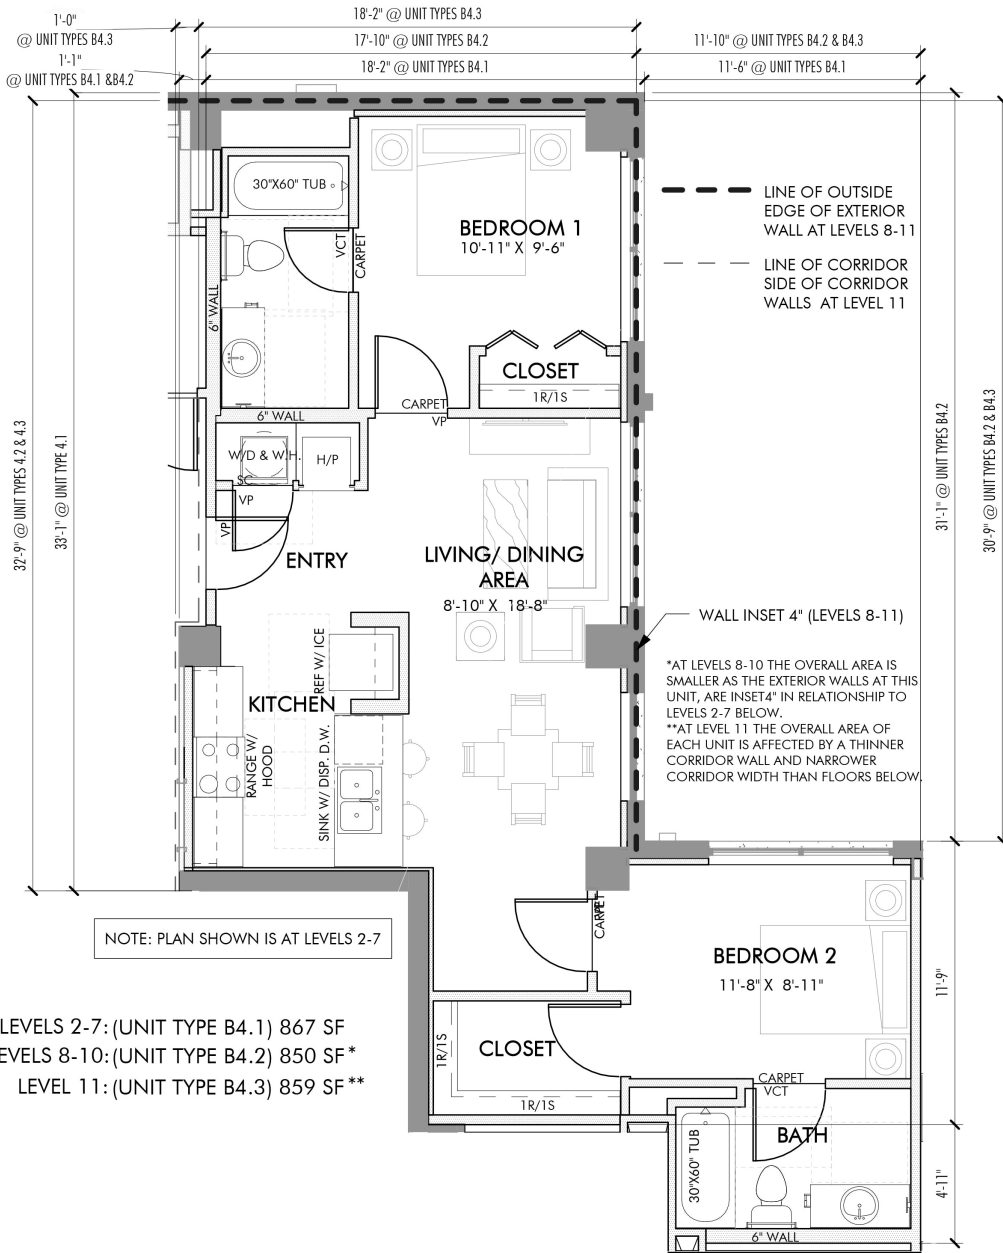

The Jennings.2 | 2 Bedroom | 2 Bath | 850 sq ft

LEVELS 2-7: (UNIT TYPE B4.1) 867 SF
LEVELS 8-10: (UNIT TYPE B4.2) 850 SF*
LEVEL 11: (UNIT TYPE B4.3) 859 SF**

EST. PLAZA 1954

URBAN RESIDENCES
605 West 1st Street
Fort Worth, TX 76102